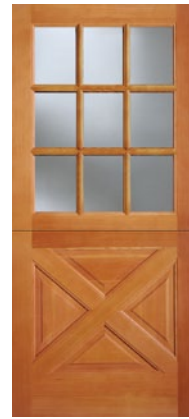

7044 | Dutch Door 6'8" 3/4" Clear IG **1 2**

7031 | Dutch Door 6'8" 3/4" Clear IG **1 2**

**American
Building
Supply**

Rialto, CA
(909) 879-8700
Sacramento, CA
(916) 379-4200
Phoenix, AZ
(602) 415-6528

- 1** Available in Northern California through our Sacramento branch
- 2** Available in Southern California through our Rialto branch

Exterior French & Sash Doors (continued)

7444 | Dutch Door 2
6'8"
3/4" Clear IG

7034 | Dutch Door 2
6'8"
3/4" Clear IG

7944 | Dutch Door 2
6'8"
3/4" Clear IG

7035 | Dutch Door 2
6'8"
3/4" Clear IG

2035 1 2
6'8"
1/8" Clear SG