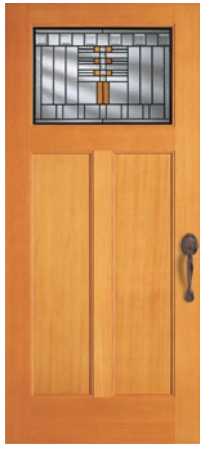

Craftsman Collection (continued)

6841
6'8"
¾" Black IG 1 2