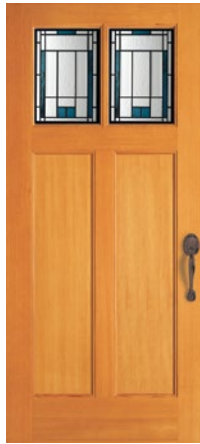

6932
6'8"
¾" Black IG 1