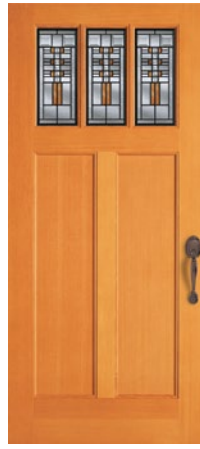

simpsondoor.com | 1.800.SIMPSON

Simpson®
Door Company

Craftsman Collection (continued)

6841
6'8"
¾" Black IG 1 2

6842
6'8"
¾" Black IG 1 2

6843
6'8"
¾" Black IG 1 2

6881
6'8"
¾" Black IG 1 2

6882
6'8"
¾" Black IG 1 2