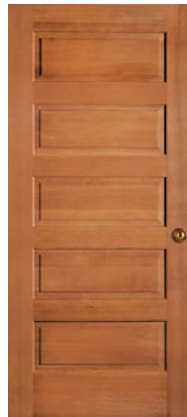

9244 1
 6'8"
 20-Minute Fire Door
 DHRP

9255 1
 6'8"
 20-Minute Fire Door
 DHRP

9266 1 2
 6'8"
 20-Minute Fire Door
 DHRP

9280 | Chateau 1
 6'8"
 20-Minute Fire Door
 DHRP

9265 1 2
 6'8"
 20-Minute Fire Door
 DHRP