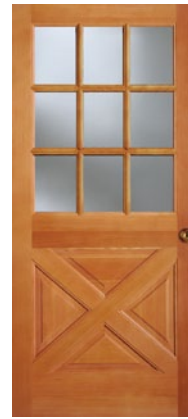

7044 | Dutch Door 6'8" 3/4" Clear IG **1 2**

7031 | Dutch Door 6'8" 3/4" Clear IG **1 2**

**American
Building
Supply**

Rialto, CA
(909) 879-8700
Sacramento, CA
(916) 379-4200
Phoenix, AZ
(602) 415-6528

- 1** Available in Northern California through our Sacramento branch
- 2** Available in Southern California through our Rialto branch

Exterior French & Sash Doors (continued)

7444 | Dutch Door 2
6'8"
3/4" Clear IG

7034 | Dutch Door 2
6'8"
3/4" Clear IG

7944 | Dutch Door 2
6'8"
3/4" Clear IG

7035 | Dutch Door 2
6'8"
3/4" Clear IG

2035 1 2
6'8"
1/8" Clear SG