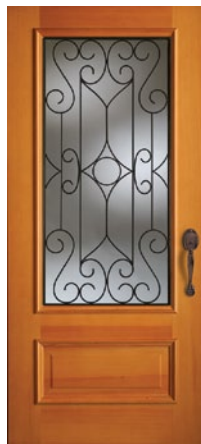

6490 | Santa Fe I 2
6'8"
3/4" Drawn IG